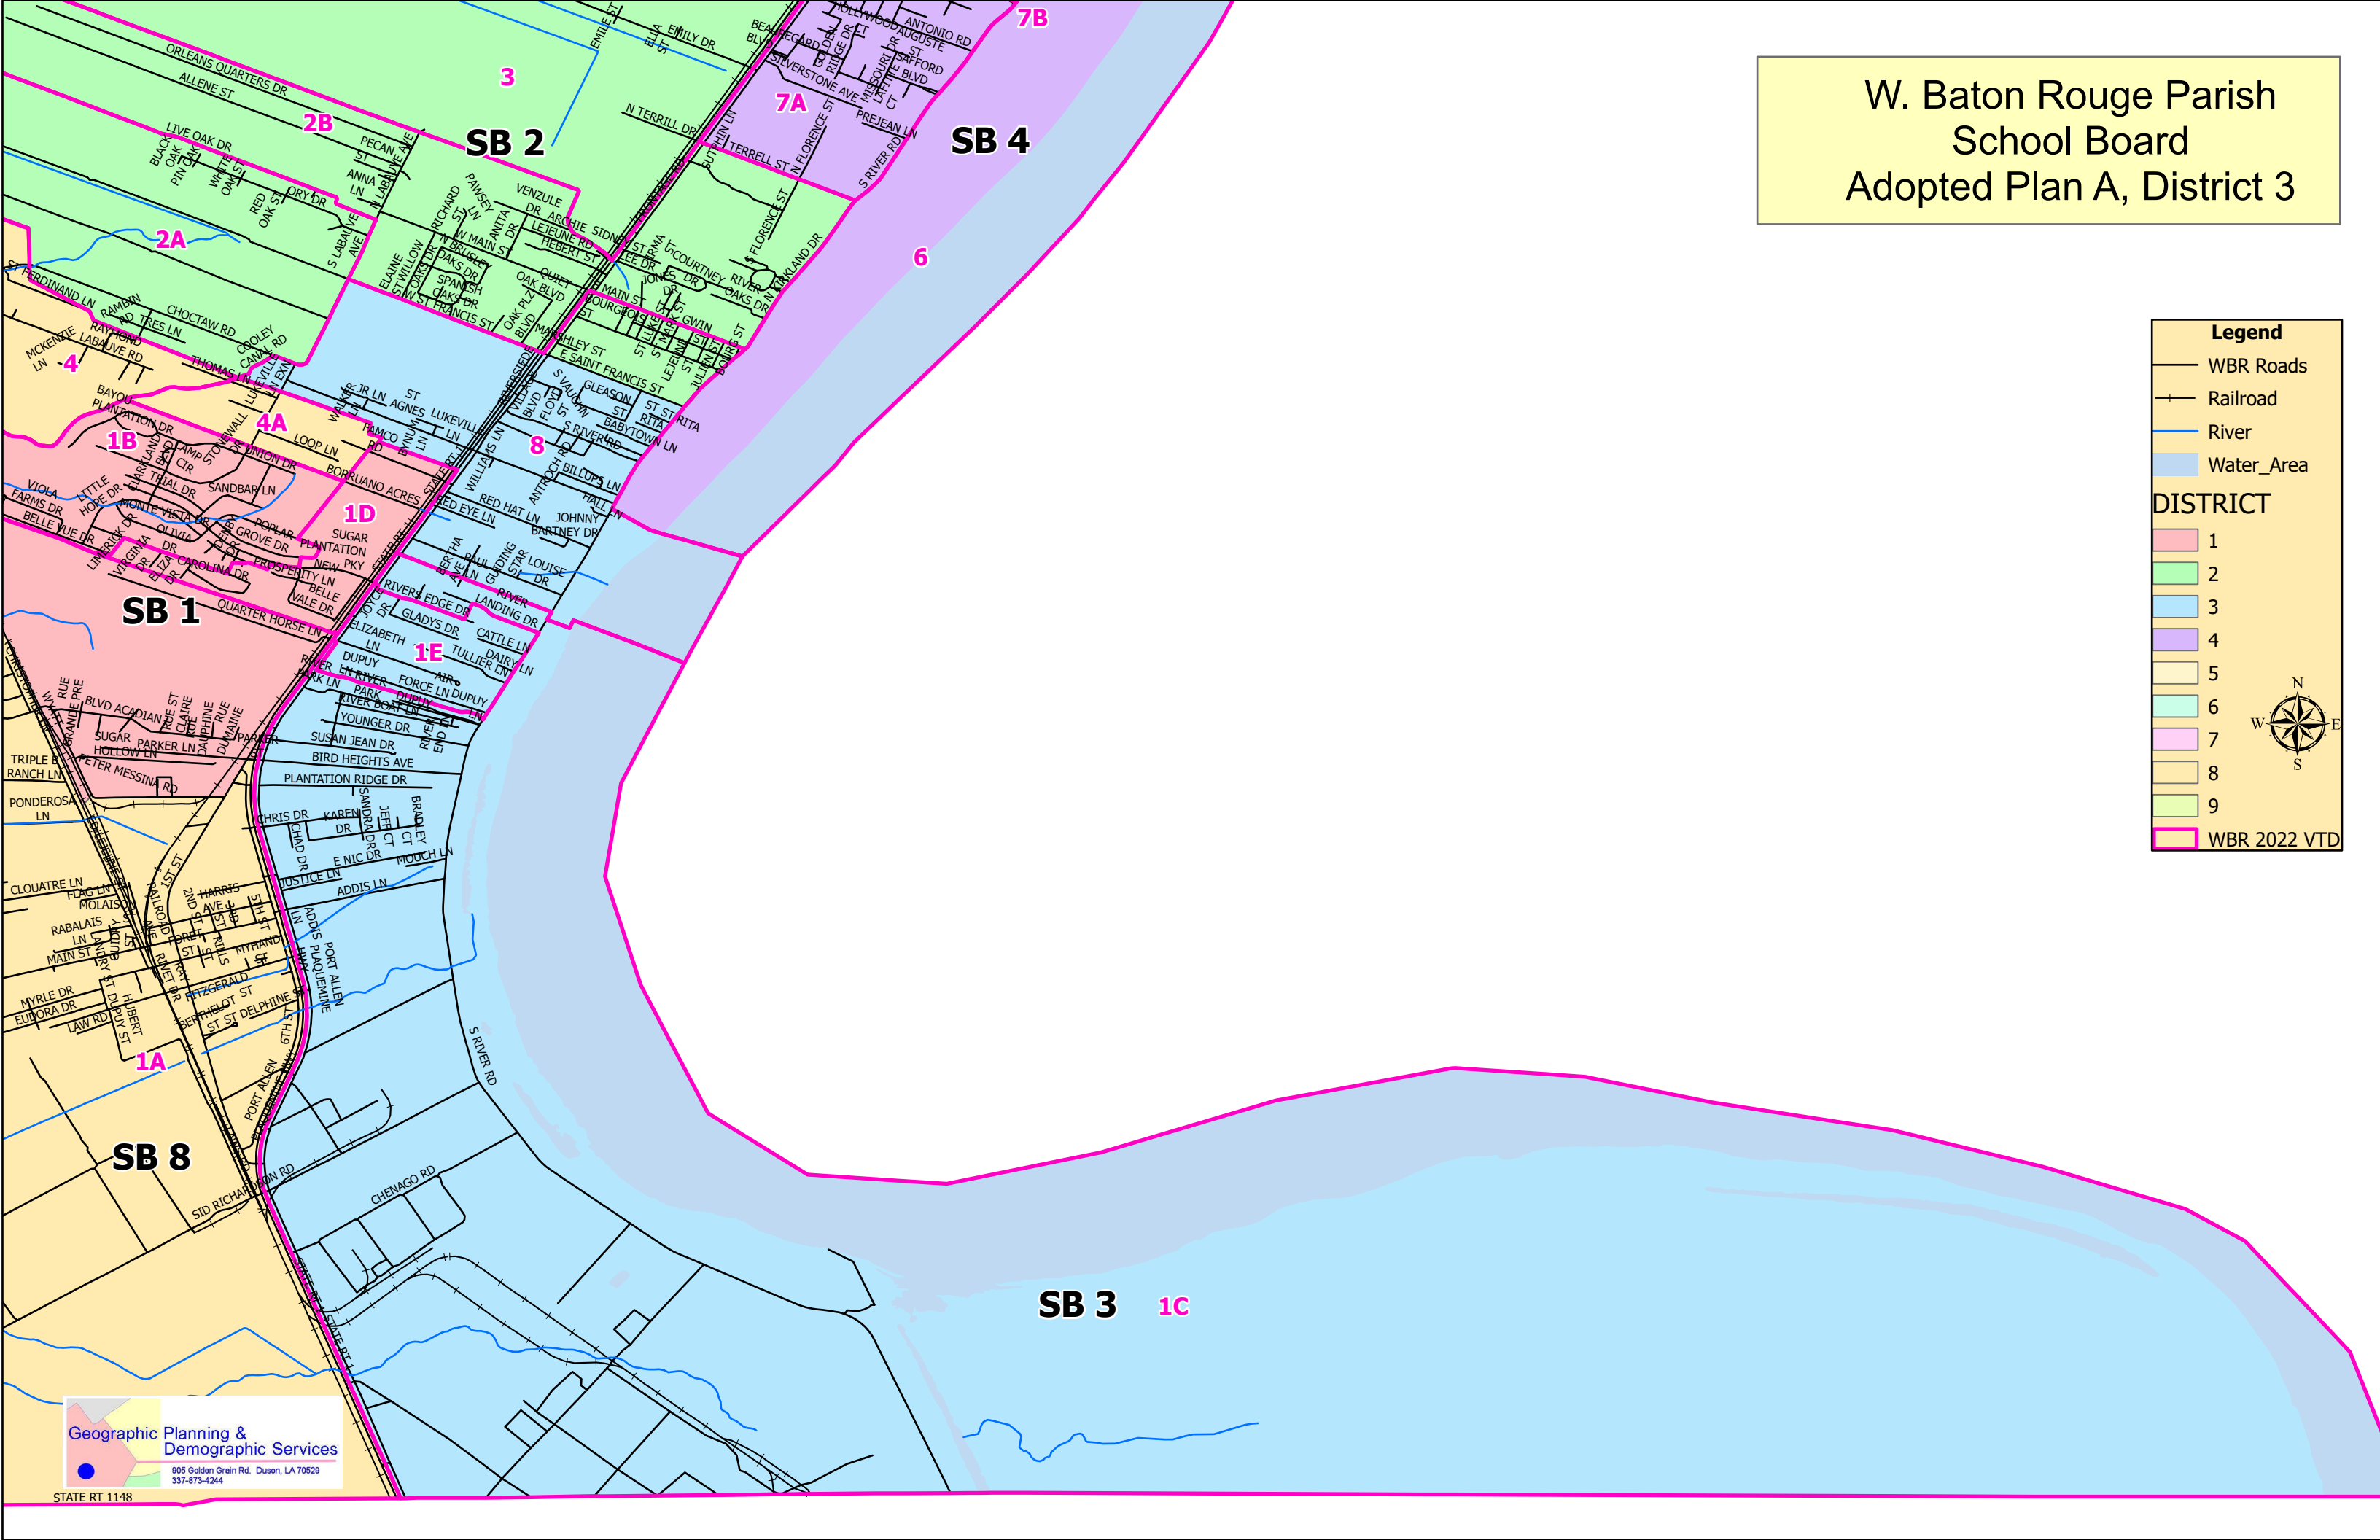

W. Baton Rouge Parish
 School Board
 Adopted Plan A, District 3

Legend

- WBR Roads
- Railroad
- River
- Water_Area

DISTRICT

- 1
- 2
- 3
- 4
- 5
- 6
- 7
- 8
- 9
- WBR 2022 VTD